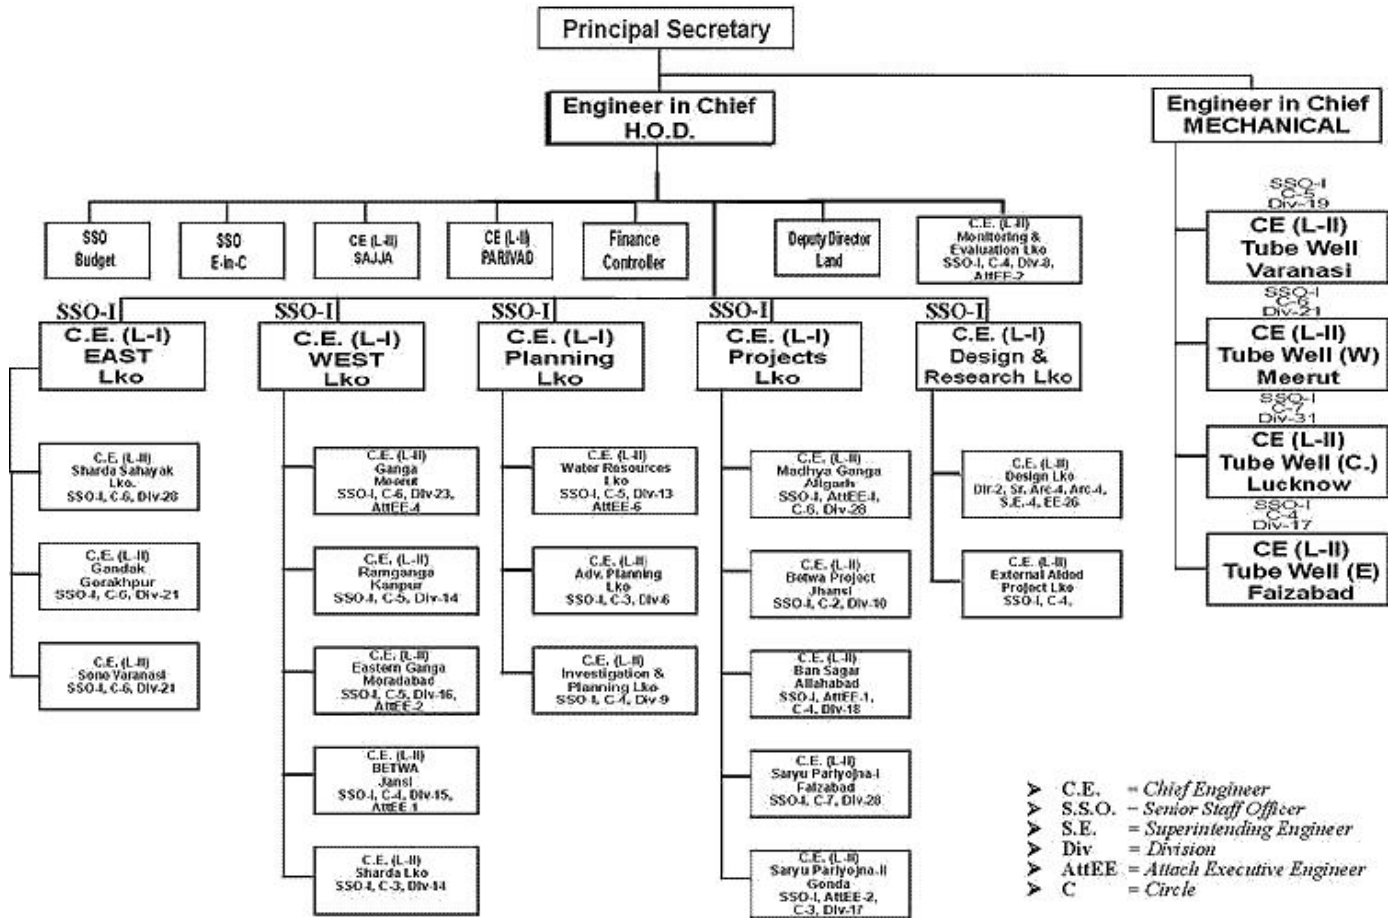

ORGANIZATION CHART OF U.P. IRRIGATION

fclnq l 0&8 ykd i kf/kdj.k dh dk; Zn{krk c<kus grq tul g; kx dh vi {kk; A
tuin ea ukxfjdka ds l kfk fopkj foe'kz rFkk l ptko grq ftyk fl pkbz cakq dh des/h
xfBr gA tuin ds leLr l ka n] jkT; l Hkk l nL;]fo/kk; d] fo/kku ifj"kn l nL;] cykd
iedk ,oa 'kkl u }kjk ukfer , d ukxfjd vkfn ml ds l nL; gkrs gs rFkk bl ehVax dh
v/; {krk Hkh tui frfuf/k djrs gs ,oa bl des/h ds l fpo tuin ds fl pkbz foHkkx ds ukMy
vf/k'kkl h vfHk; Urkvka ds gA bl ehVax ea tuin ds leLr vf/kdkjh 1/vFkok muds ifrfuf/k½
ftudk l Ecl/k df"o fl pkbz l s gk; miLFkr gkrs gs ftl l s turk dh leL; kvka dh
tkudkjh yh tkrh gs rFkk vki l h fopkj foe'kz l s bl dk funku djus dh dk; bkgh dh tkrh
gA

fclnq l 0&9 tu l g; kx l fuf'pr djus ds fy; s fof/k , oa 0; oLFkk&
bl dk o.kz fclnq&8 , oa esuy&4 eafd; k x; k gA

fclnq&10& tul pkvka ds vuqlo.k , oa f'kd; rka ds fujkdj.k dh 0; oLFkk&